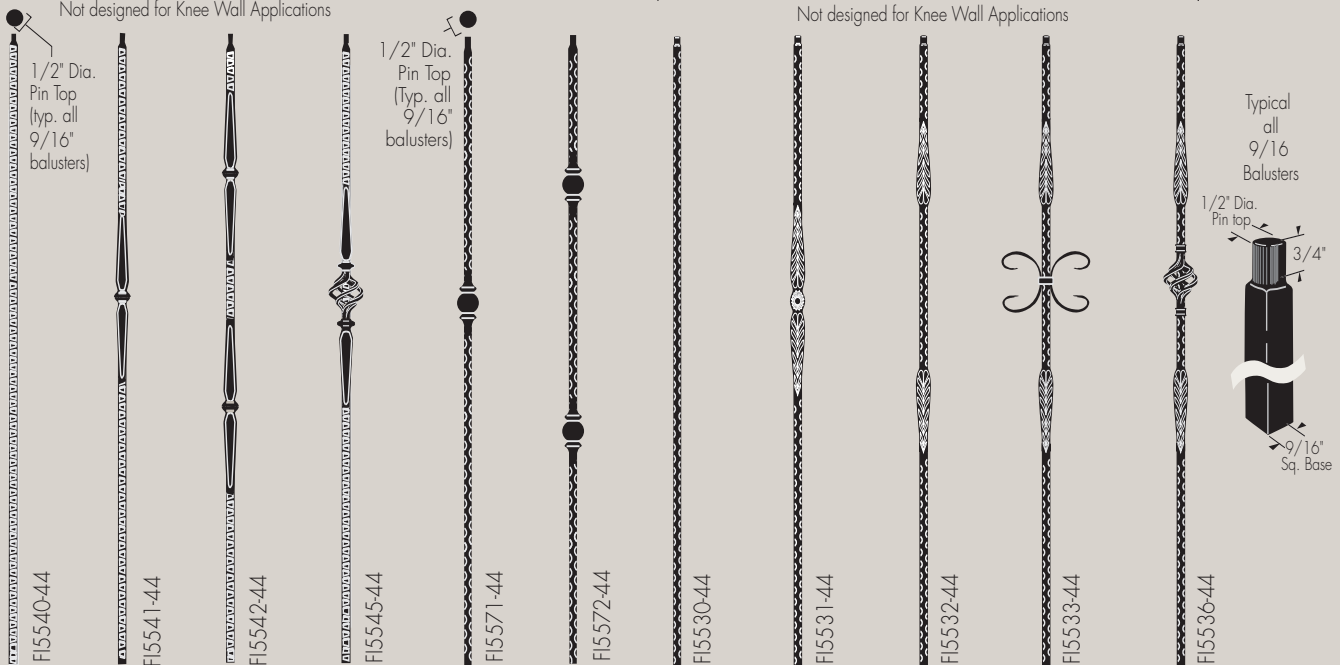

IRON BALUSTERS 1/2 INCH BALUSTERS

BURGUNDY ROUND

● 1/2" Round Base (Typical all FI5573,74 & 75 balusters)

● 1/2" (Typical all FI5581 & 82 balusters)

For 1/2" Round Balusters use:

For 9/16" Balusters use:

FI3101-5 (1/2")
Round Shoe

FI3102-5 (1/2")
Round Shoe

FI3104-5 (1/2")
Round Shoe
w/screws

FI3101-2
9/16" Shoe

FI3102-2
9/16" Shoe

FI3104-2
9/16" Shoe
w/screws

Page 53

IRON BALUSTERS 9/16 INCH BALUSTERS

TAVISTOCK

Not designed for Knee Wall Applications

BURGUNDY

PHOENIX

Not designed for Knee Wall Applications

■ 9/16" Sq. Base (Typical all 9/16" balusters)

■ 9/16" Sq. Base (Typical all 9/16" balusters)

Page 53