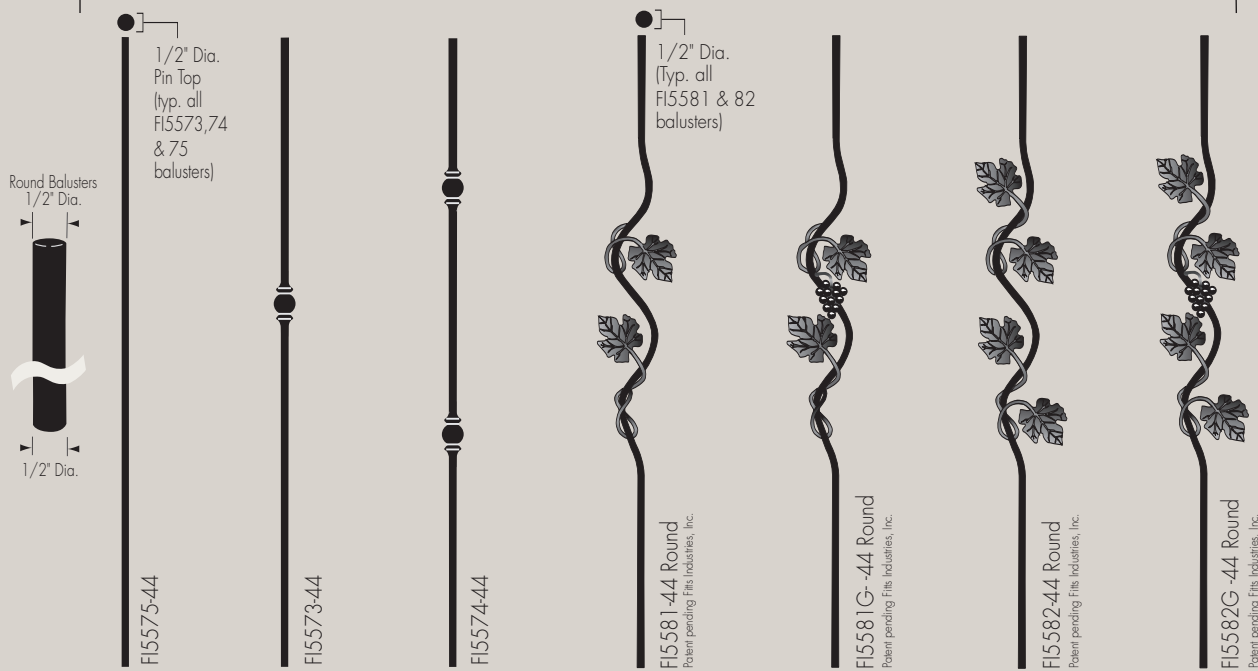

IRON BALUSTERS 1/2 INCH BALUSTERS

BURGUNDY ROUND

● 1/2" Round Base (Typical all FI5573,74 & 75 balusters)

● 1/2" (Typical all FI5581 & 82 balusters)

For 1/2" Round Balusters use:

For 9/16" Balusters use:

FI3101-5 (1/2")
Round Shoe

FI3102-5 (1/2")
Round Shoe

FI3104-5 (1/2")
Round Shoe
w/screws

FI3101-2
9/16" Shoe

FI3102-2
9/16" Shoe

FI3104-2
9/16" Shoe
w/screws

Page 53

IRON BALUSTERS 9/16 INCH BALUSTERS

TAVISTOCK

Not designed for Knee Wall Applications

BURGUNDY

PHOENIX

Not designed for Knee Wall Applications

■ 9/16" Sq. Base (Typical all 9/16" balusters)

■ 9/16" Sq. Base (Typical all 9/16" balusters)

Page 53