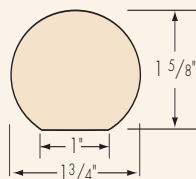

F6040
Wall Rail