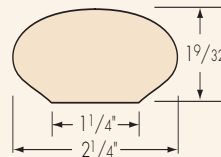

F6042
Wall Rail