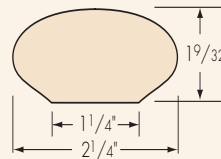

F6042
Wall Rail