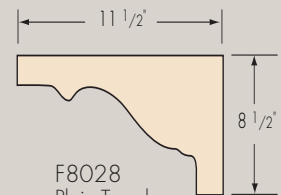

F8028
Plain Tread
Bracket
5/16" Thick