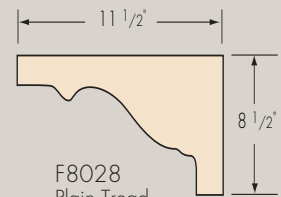

F8028
Plain Tread
Bracket
5/16" Thick