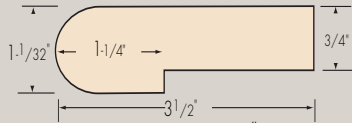

TREADS, RISERS & ACCESSORIES

F8070
Plain Tread
1-1/32" x 10-1/2"
1-1/32" x 11-1/2"
Standard Lengths
36", 42", 48", 54", 60", 72"

F8070-R
Mitered Return
1-1/32" x 10-1/2"
1-1/32" x 11-1/2"
Standard Lengths
36", 42", 48", 54", 60", 72"

F8075
Riser
3/4" x 7-1/2"
3/4" x 8"
Standard Lengths
36", 42", 48", 54", 60", 72"

F8090-3 1/2"
Landing Tread
3-1/2" - 5-1/4"
Random Length

F8080
Linear Nosing
1-1/32" x 1-1/4"
Random Length
Nosing

F8080-13
13" Return Nosing
1-1/32" x 1-1/4" x 13"
Nosed 1-Edge