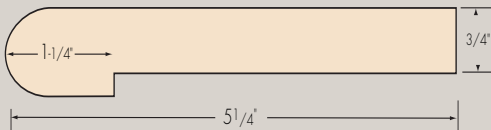

TREADS, RISERS & ACCESSORIES

F8070
Plain Tread
1-1/32" x 10-1/2"
1-1/32" x 11-1/2"
Standard Lengths
36", 42", 48", 54", 60", 72"

F8070-R
Mitered Return
1-1/32" x 10-1/2"
1-1/32" x 11-1/2"
Standard Lengths
36", 42", 48", 54", 60", 72"

F8075
Riser
3/4" x 7-1/2"
3/4" x 8"
Standard Lengths
36", 42", 48", 54", 60", 72"

F8090-3 1/2"
Landing Tread
3-1/2" - 5-1/4"
Random Length

F8080
Linear Nosing
1-1/32" x 1-1/4"
Random Length
Nosing

F8080-13
13" Return Nosing
1-1/32" x 1-1/4" x 13"
Nosed 1-Edge