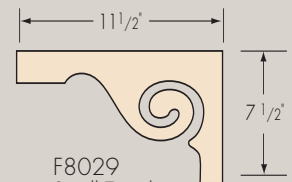

F8029
Scroll Tread
Bracket
5/16" Thick