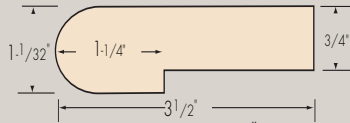

TREADS, RISERS & ACCESSORIES

F8070
Plain Tread
1-1/32" x 10-1/2"
1-1/32" x 11-1/2"
Standard Lengths
36", 42", 48", 54", 60", 72"

F8070-R
Mitered Return
1-1/32" x 10-1/2"
1-1/32" x 11-1/2"
Standard Lengths
36", 42", 48", 54", 60", 72"

F8075
Riser
3/4" x 7-1/2"
3/4" x 8"
Standard Lengths
36", 42", 48", 54", 60", 72"

F8090-3 1/2"
Landing Tread
3-1/2" - 5-1/4"
Random Length

F8080
Linear Nosing
1-1/32" x 1-1/4"
Random Length
Nosing

F8080-13
13" Return Nosing
1-1/32" x 1-1/4" x 13"
Nosed 1-Edge