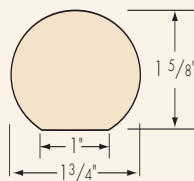

F6040
Wall Rail