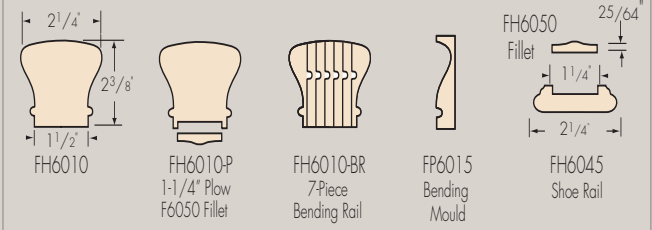

HEMLOCK – TRADITIONAL
POST-TO-POST

HANDRAILS

BALUSTERS

BALUSTERS

NEWELS

Two options available
Ball Top Specify BT