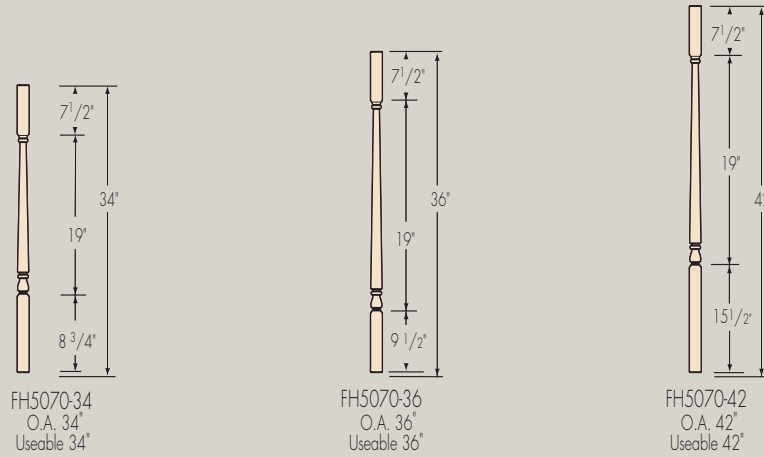

HEMLOCK – TRADITIONAL
POST-TO-POST

HANDRAILS

BALUSTERS

BALUSTERS

NEWELS

Two options available
Ball Top Specify BT