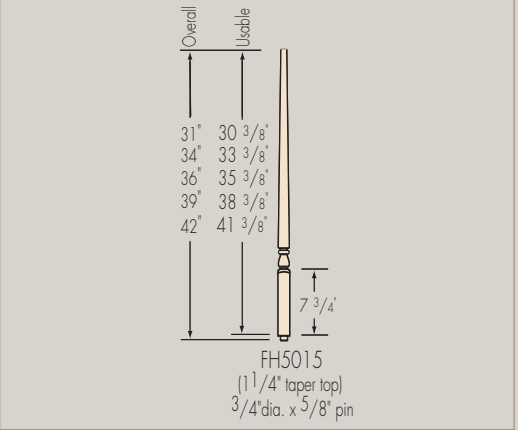

HEMLOCK – TRADITIONAL
POST-TO-POST

HANDRAILS

BALUSTERS

BALUSTERS

NEWELS

Two options available
Ball Top Specify BT