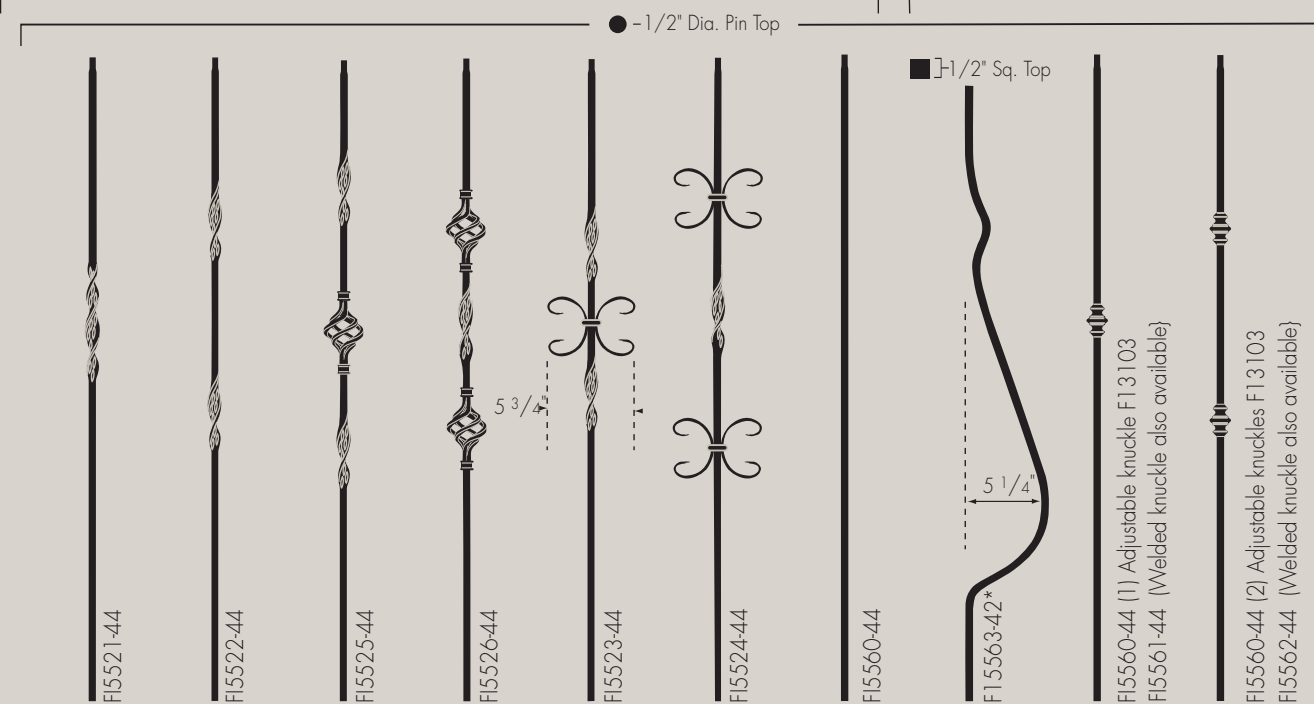

## BORDEAUX

■ 1/2" Sq. Base (Typical all 1/2" balusters)

For 1/2" Balusters use:

F13101 Shoe

F13102 Pitch Shoe  
for Knee Wall Installation

F13104 Shoe  
w/screws

F13103 Adjustable  
Knuckle

## VERSAILLES

■ 1/2" Sq. Base (Typical all 1/2" balusters)