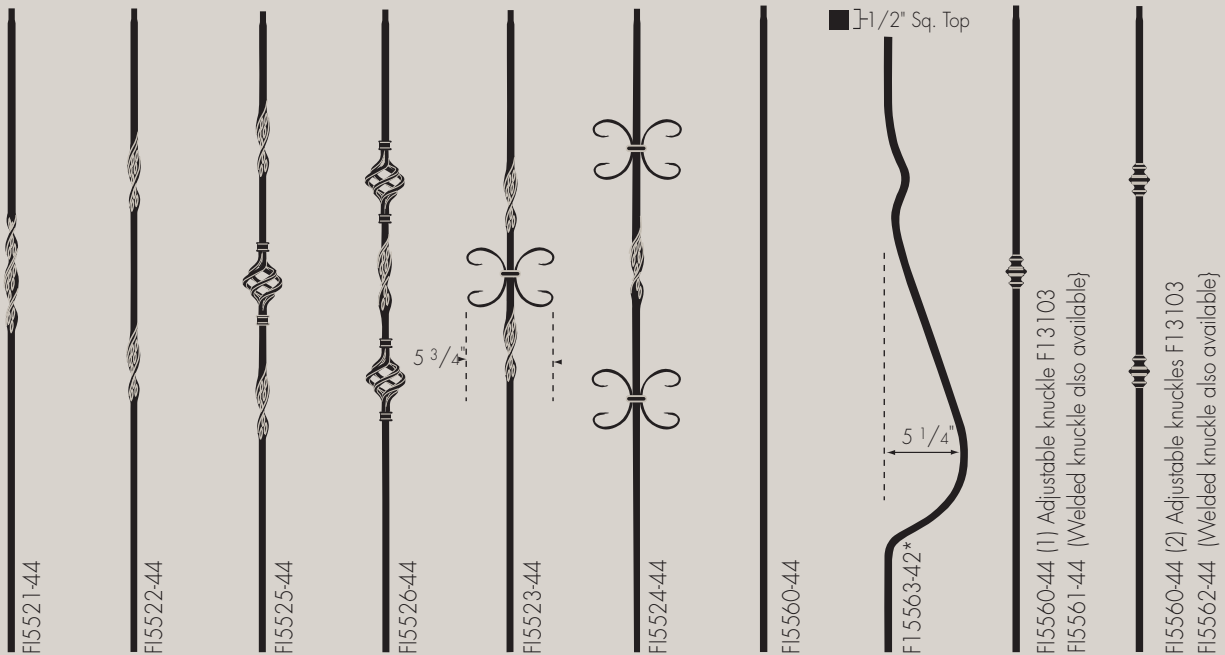

IRON BALUSTERS 1/2 INCH BALUSTERS

MONTE CARLO

BORDEAUX

● 1/2" Dia. Pin Top

■ 1/2" Sq. Base (Typical all 1/2" balusters)

For 1/2" Balusters use:

F13101 Shoe

F13102 Pitch Shoe
for Knee Wall Installation

F13104 Shoe
w/screws

F13103 Adjustable
Knuckle

PROVANCE

VERSAILLES

● 1/2" Dia. Pin Top

■ 1/2" Sq. Top

■ 1/2" Sq. Base (Typical all 1/2" balusters)