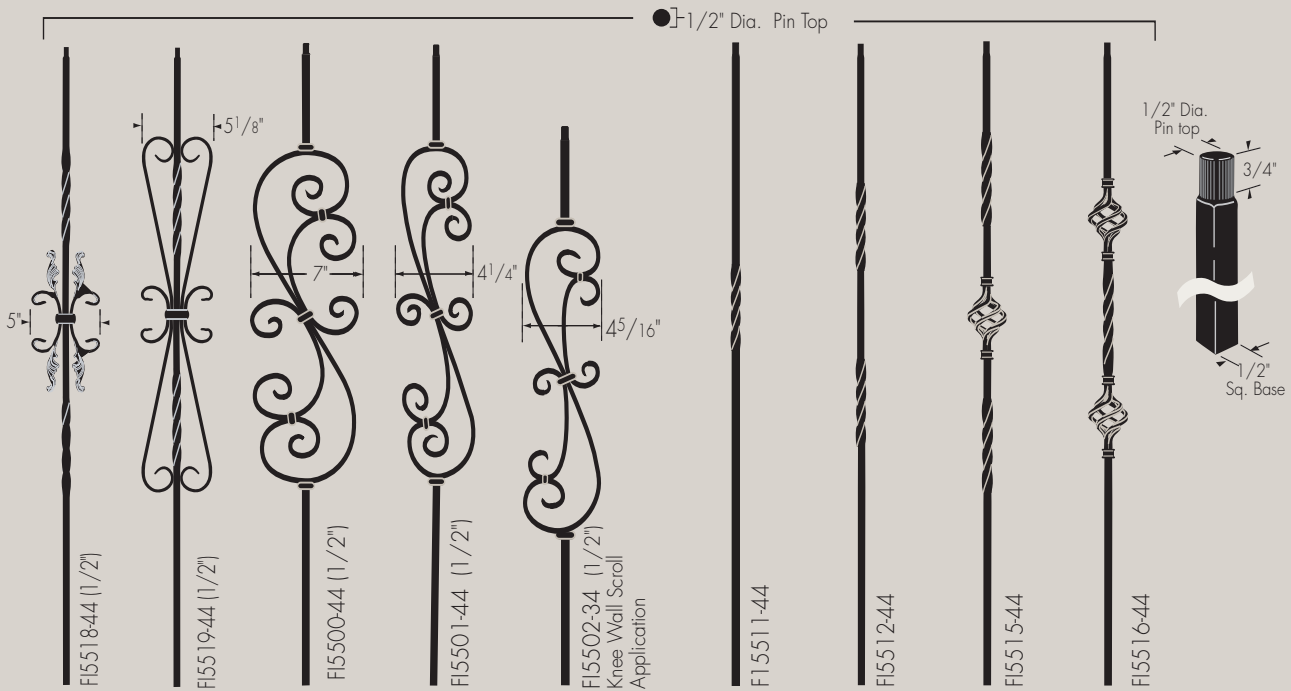

# IRON BALUSTERS 1/2 INCH BALUSTERS

## BORDEAUX

■ 1/2" Sq. Base (Typical all 1/2" balusters)

For 1/2" Balusters use:

F13101 Shoe

F13102 Pitch Shoe  
for Knee Wall Installation

F13104 Shoe  
w/screws

F13103 Adjustable  
Knuckle

## VERSAILLES

■ 1/2" Sq. Base (Typical all 1/2" balusters)