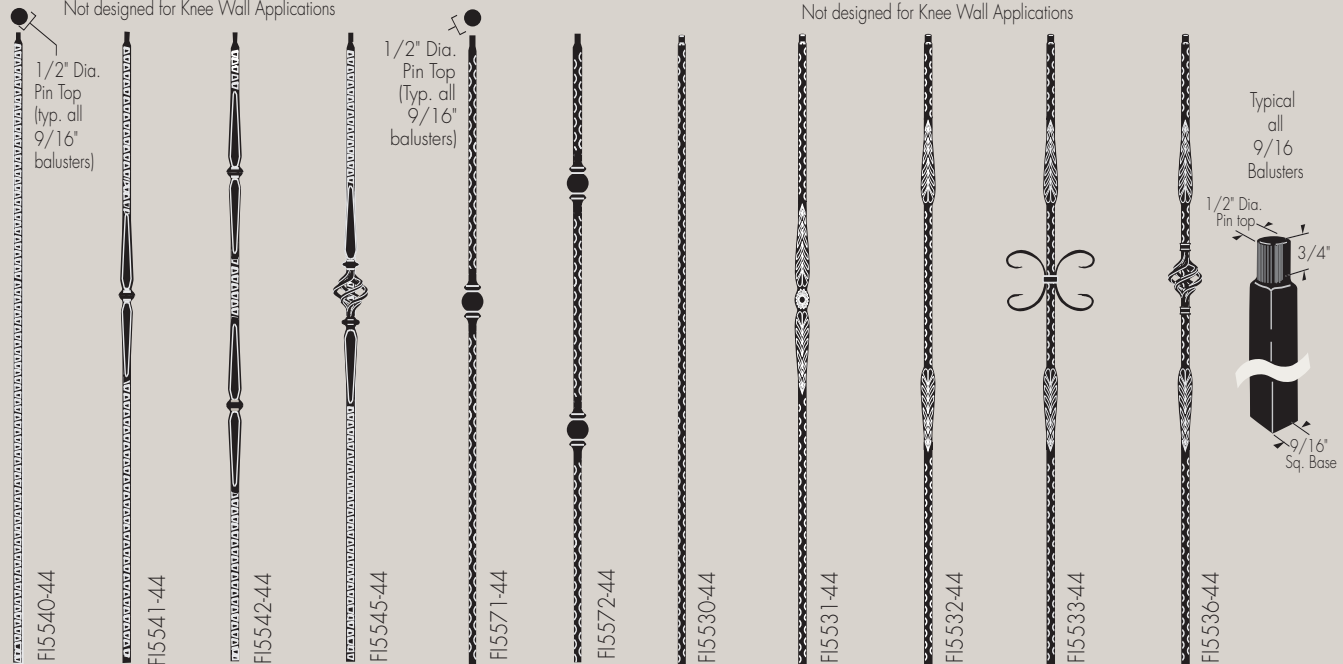

IRON BALUSTERS 1/2 INCH BALUSTERS

BURGUNDY ROUND

● 1/2" Round Base (Typical all FI5573,74 & 75 balusters)

● 1/2" (Typical all FI5581 & 82 balusters)

For 1/2" Round Balusters use:

For 9/16" Balusters use:

FI3101-5 (1/2")
Round Shoe

FI3102-5 (1/2")
Round Shoe

FI3104-5 (1/2")
Round Shoe
w/screws

FI3101-2
9/16 Shoe

FI3102-2
9/16 Shoe

FI3104-2
9/16 Shoe
w/screws

IRON BALUSTERS 9/16 INCH BALUSTERS

TAVISTOCK

Not designed for Knee Wall Applications

BURGUNDY

PHOENIX

Not designed for Knee Wall Applications

■ 9/16" Sq. Base (Typical all 9/16" balusters)

■ 9/16" Sq. Base (Typical all 9/16" balusters)