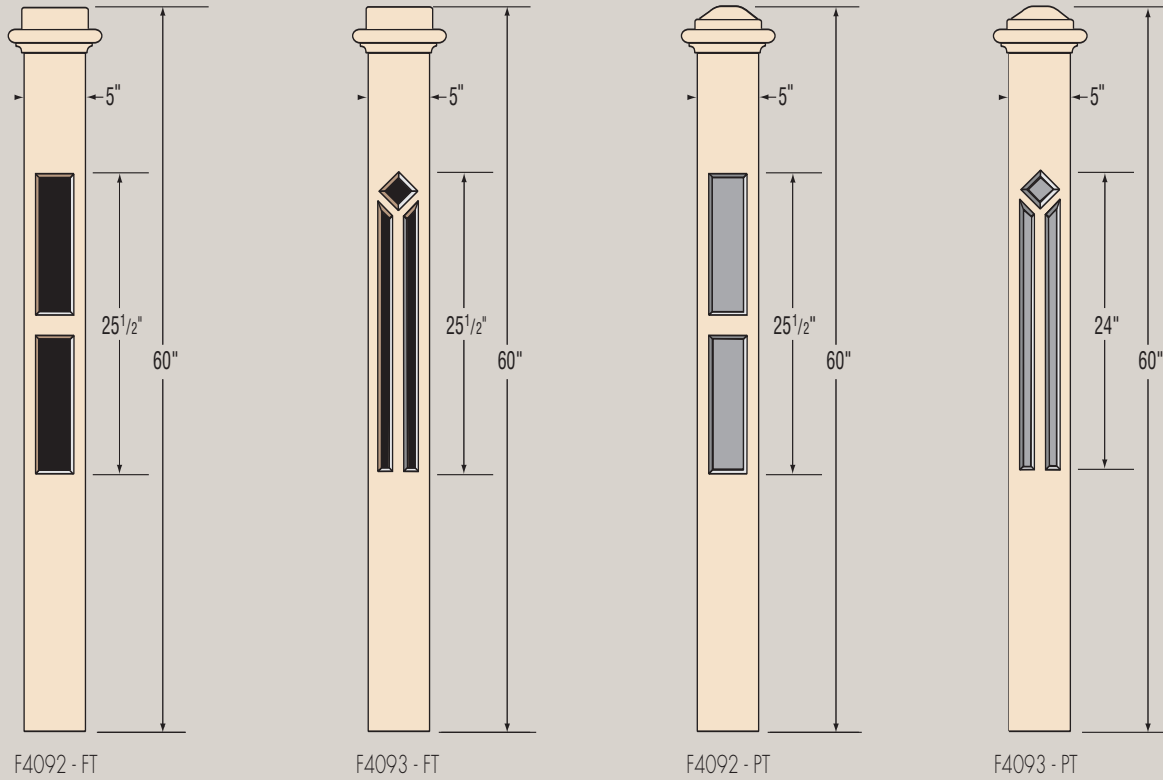

BOX NEWELS WITH WROUGHT IRON INLAYS

Fitts Industries, Inc. introduces an elegant series of Arts and Crafts Style Wrought Iron Inlay Box Newels. Iron Inlay Box Newels are manufactured in Red Oak and Hard Maple and have two options of caps — Fitts' standard "Flat Top" box newel cap or Fitts' "Pyramid Top" Cap.

CAP OPTIONS

FT - Flat Top

PT - Pyramid Top

PRODUCT FINISHES

Three Elegant Finish styles to choose from

Black

Black
Silver

Antique
Bronze