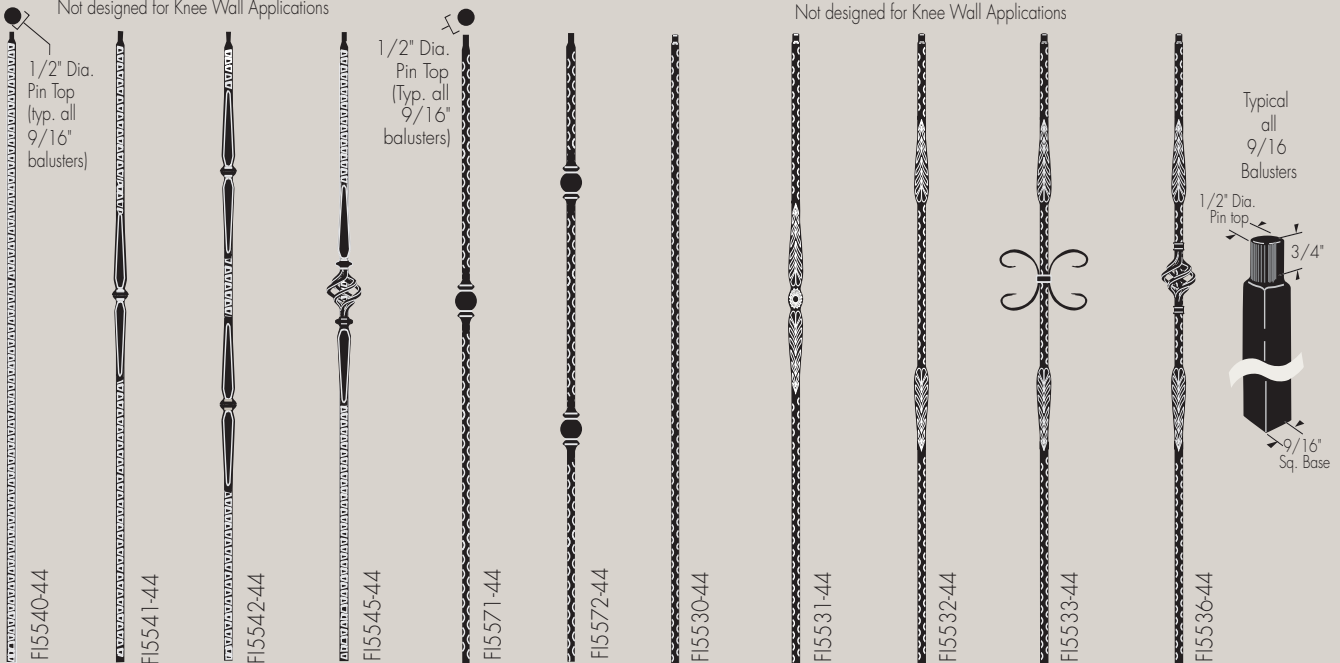

IRON BALUSTERS 1/2 INCH BALUSTERS

BURGUNDY ROUND

● 1/2" Round Base (Typical all FI5573,74 & 75 balusters)

● 1/2" (Typical all FI5581 & 82 balusters)

For 1/2" Round Balusters use:

For 9/16" Balusters use:

FI3101-5 (1/2")
Round Shoe

FI3102-5 (1/2")
Round Shoe

FI3104-5 (1/2")
Round Shoe
w/screws

FI3101-2
9/16" Shoe

FI3102-2
9/16" Shoe

FI3104-2
9/16" Shoe
w/screws

IRON BALUSTERS 9/16 INCH BALUSTERS

TAVISTOCK

Not designed for Knee Wall Applications

BURGUNDY

PHOENIX

Not designed for Knee Wall Applications

■ 9/16" Sq. Base (Typical all 9/16" balusters)

■ 9/16" Sq. Base (Typical all 9/16" balusters)