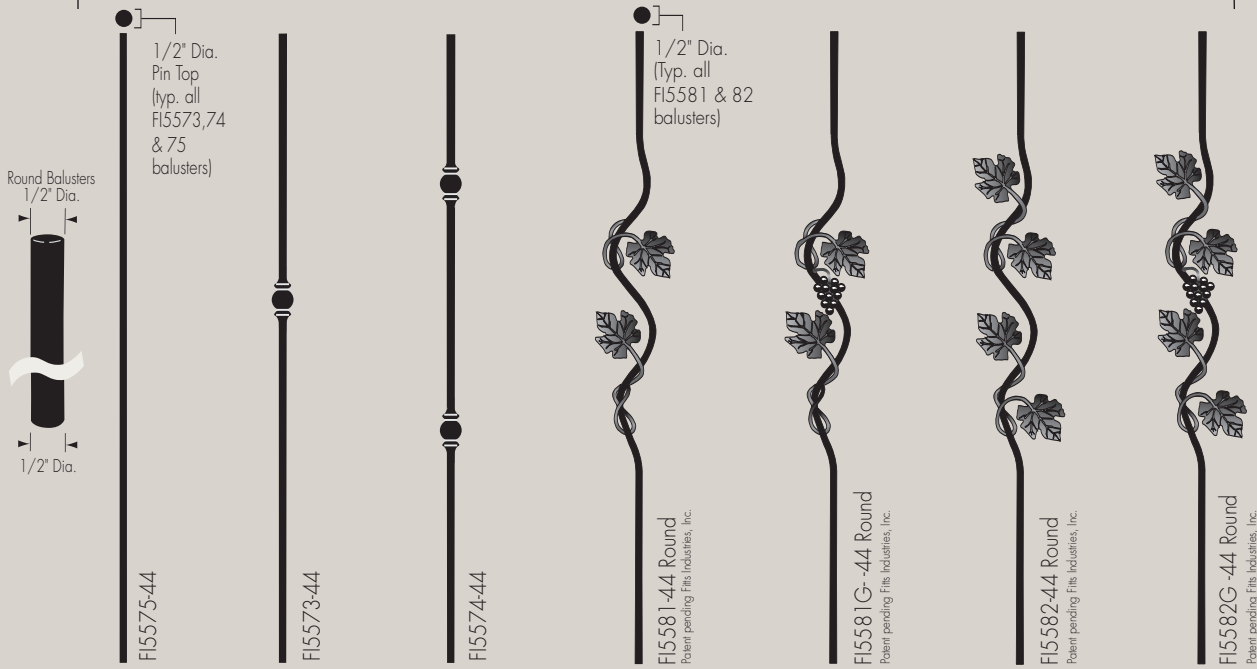

IRON BALUSTERS 1/2 INCH BALUSTERS

BURGUNDY ROUND

● 1/2" Round Base (Typical all FI5573,74 & 75 balusters)

● 1/2" (Typical all FI5581 & 82 balusters)

For 1/2" Round Balusters use:

For 9/16" Balusters use:

FI3101-5 (1/2")
Round Shoe

FI3102-5 (1/2")
Round Shoe

FI3104-5 (1/2")
Round Shoe
w/screws

FI3101-2
9/16" Shoe

FI3102-2
9/16" Shoe

FI3104-2
9/16" Shoe
w/screws

IRON BALUSTERS 9/16 INCH BALUSTERS

TAVISTOCK

Not designed for Knee Wall Applications

BURGUNDY

PHOENIX

Not designed for Knee Wall Applications

■ 9/16" Sq. Base (Typical all 9/16" balusters)

■ 9/16" Sq. Base (Typical all 9/16" balusters)