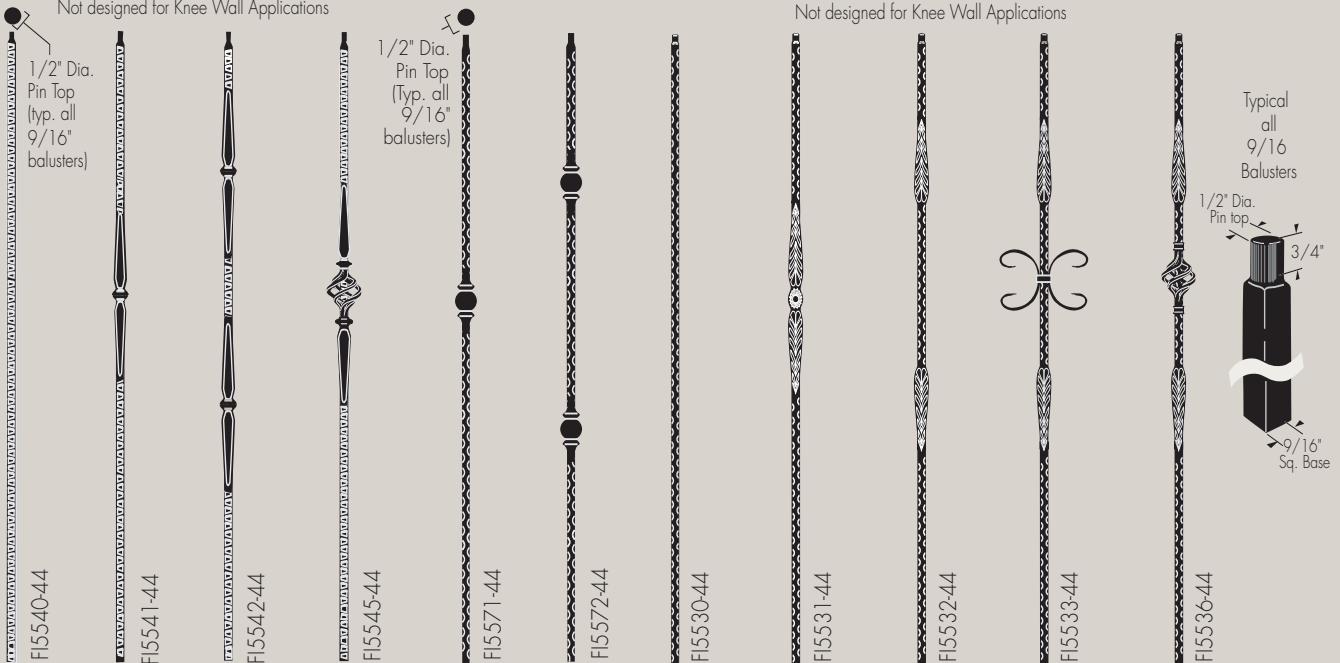

IRON BALUSTERS 1/2 INCH BALUSTERS

BURGUNDY ROUND

● 1/2" Round Base (Typical all FI5573,74 & 75 balusters)

● 1/2" (Typical all FI5581 & 82 balusters)

For 1/2" Round Balusters use:

For 9/16" Balusters use:

FI3101-5 (1/2") Round Shoe

FI3102-5 (1/2") Round Shoe

FI3104-5 (1/2") Round Shoe w/screws

FI3101-2 9/16" Shoe

FI3102-2 9/16" Shoe

FI3104-2 9/16" Shoe w/screws

IRON BALUSTERS 9/16 INCH BALUSTERS

TAVISTOCK

Not designed for Knee Wall Applications

BURGUNDY

PHOENIX

Not designed for Knee Wall Applications

■ 9/16" Sq. Base (Typical all 9/16" balusters)

■ 9/16" Sq. Base (Typical all 9/16" balusters)