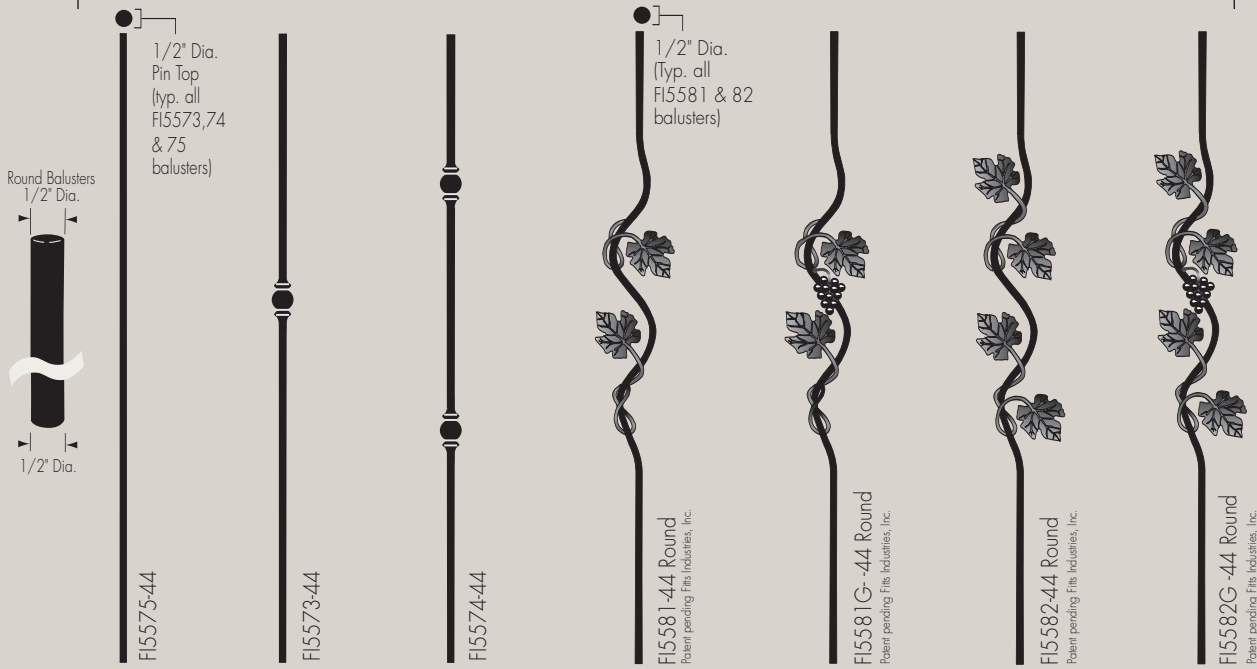

IRON BALUSTERS 1/2 INCH BALUSTERS

BURGUNDY ROUND

● 1/2" Round Base (Typical all FI5573,74 & 75 balusters)

● 1/2" (Typical all FI5581 & 82 balusters)

For 1/2" Round Balusters use:

For 9/16" Balusters use:

FI3101-5 (1/2") Round Shoe

FI3102-5 (1/2") Round Shoe

FI3104-5 (1/2") Round Shoe w/screws

FI3101-2 9/16" Shoe

FI3102-2 9/16" Shoe

FI3104-2 9/16" Shoe w/screws

IRON BALUSTERS 9/16 INCH BALUSTERS

TAVISTOCK

Not designed for Knee Wall Applications

BURGUNDY

PHOENIX

Not designed for Knee Wall Applications

■ 9/16" Sq. Base (Typical all 9/16" balusters)

■ 9/16" Sq. Base (Typical all 9/16" balusters)