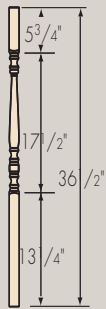

Lexington
Post-to-Post

HANDRAILS

BALUSTERS

BALUSTERS

F5050-36
1-1/4" sq.
O.A. 36"

F5050-42
1-1/4" sq.
O.A. 42"

F5070-36
1-1/4" sq.
O.A. 36-3/4"
Usable 36"

F5070-39
1-1/4" sq.
O.A. 39-3/4"
Usable 39"

F5070-42
1-1/4" sq.
O.A. 40-3/4"
Usable 42"

BALUSTERS

F5105-36
1-1/4" sq.

F5105-42
1-1/4" sq.

F5610-36
1-1/4" sq.

F5610-42
1-1/4" sq.

NEWELS

F4140

F4142

F4146

3" Starting Newels

3" Landing Newel