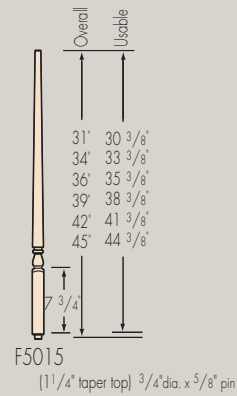

Lexington
Post-to-Post

HANDRAILS

BALUSTERS

BALUSTERS

F5050-36
1-1/4" sq.
O.A. 36"

F5050-42
1-1/4" sq.
O.A. 42"

F5070-36
1-1/4" sq.
O.A. 36-3/4"
Usable 36"

F5070-39
1-1/4" sq.
O.A. 39-3/4"
Usable 39"

F5070-42
1-1/4" sq.
O.A. 40-3/4"
Usable 42"

BALUSTERS

F5105-36
1-1/4" sq.

F5105-42
1-1/4" sq.

F5610-36
1-1/4" sq.

F5610-42
1-1/4" sq.

NEWELS

F4140

F4142

F4146

3" Starting Newels

3" Landing Newel