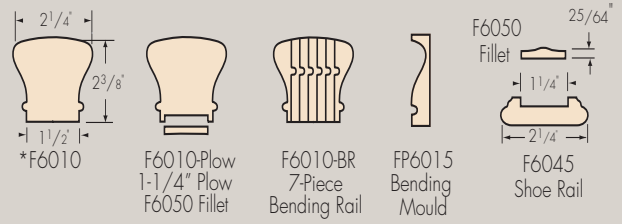

Lexington
Post-to-Post

HANDRAILS

BALUSTERS

BALUSTERS

F5050-36
1-1/4" sq.
O.A. 36"

F5050-42
1-1/4" sq.
O.A. 42"

F5070-36
1-1/4" sq.
O.A. 36-3/4"
Usable 36"

F5070-39
1-1/4" sq.
O.A. 39-3/4"
Usable 39"

F5070-42
1-1/4" sq.
O.A. 40-3/4"
Usable 42"

BALUSTERS

F5105-36
1-1/4" sq.

F5105-42
1-1/4" sq.

F5610-36
1-1/4" sq.

F5610-42
1-1/4" sq.

NEWELS

F4140