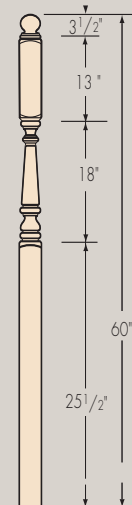

Lexington
Post-to-Post

HANDRAILS

BALUSTERS

BALUSTERS

F5050-36
1-1/4" sq.
O.A. 36"

F5050-42
1-1/4" sq.
O.A. 42"

F5070-36
1-1/4" sq.
O.A. 36-3/4"
Usable 36"

F5070-39
1-1/4" sq.
O.A. 39-3/4"
Usable 39"

F5070-42
1-1/4" sq.
O.A. 40-3/4"
Usable 42"

BALUSTERS

F5105-36
1-1/4" sq.

F5105-42
1-1/4" sq.

F5610-36
1-1/4" sq.

F5610-42
1-1/4" sq.

NEWELS

F4140

F4142

F4146

3" Starting Newels

3" Landing Newel