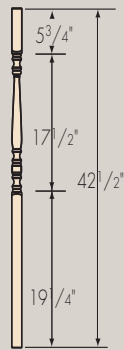

Lexington
Post-to-Post

HANDRAILS

BALUSTERS

BALUSTERS

F5050-36
1-1/4" sq.
O.A. 36"

F5050-42
1-1/4" sq.
O.A. 42"

F5070-36
1-1/4" sq.
O.A. 36-3/4"
Usable 36"

F5070-39
1-1/4" sq.
O.A. 39-3/4"
Usable 39"

F5070-42
1-1/4" sq.
O.A. 40-3/4"
Usable 42"

BALUSTERS

F5105-36
1-1/4" sq.

F5105-42
1-1/4" sq.

F5610-36
1-1/4" sq.

F5610-42
1-1/4" sq.

NEWELS

F4140

F4142

F4146

3" Starting Newels

3" Landing Newel