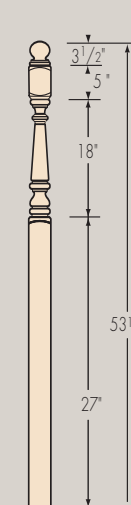

Lexington
Post-to-Post

HANDRAILS

BALUSTERS

BALUSTERS

F5050-36
1-1/4" sq.
O.A. 36"

F5050-42
1-1/4" sq.
O.A. 42"

F5070-36
1-1/4" sq.
O.A. 36-3/4"
Usable 36"

F5070-39
1-1/4" sq.
O.A. 39-3/4"
Usable 39"

F5070-42
1-1/4" sq.
O.A. 40-3/4"
Usable 42"

BALUSTERS

F5105-36
1-1/4" sq.

F5105-42
1-1/4" sq.

F5610-36
1-1/4" sq.

F5610-42
1-1/4" sq.

NEWELS

F4140

F4142

F4146

3" Starting Newels

3" Landing Newel