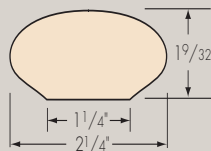

F6042
Wall Rail