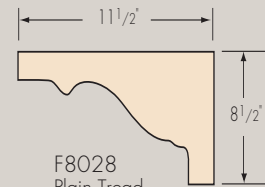

TREADS, RISERS & ACCESSORIES

F8070
Plain Tread
1-1/32" x 10-1/2"
1-1/32" x 11-1/2"
Standard Lengths
36", 42", 48", 54", 60", 72"

F8070-R
Mitered Return
1-1/32" x 10-1/2"
1-1/32" x 11-1/2"
Standard Lengths
36", 42", 48", 54", 60", 72"

F8075
Riser
3/4" x 7-1/2"
3/4" x 8"
Standard Lengths
36", 42", 48", 54", 60", 72"

F8090-3 1/2"
Landing Tread
3-1/2" - 5-1/4"
Random Length

F8090-5 1/4"

F8080
Linear Nosing
1-1/32" x 1-1/4"
Random Length
Nosing

F8080-13
13" Return Nosing
1-1/32" x 1-1/4" x 13"
Nosed 1-Edge

F8422
Shoe Mould
1/2" x 3/4"
Random Length

F8095
Cove Mould
3/4" x 3/4"
Random Length

F8028
Plain Tread
Bracket
5/16" Thick

F7023
Quarterturn