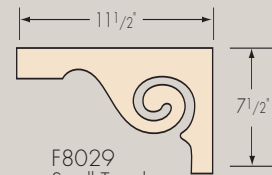

F8075
Riser
3/4" x 7-1/2"
3/4" x 8"
Standard Lengths
36", 42", 48", 54", 60", 72"

F8090-3 1/2"
Landing Tread
3-1/2" - 5-1/4"
Random Length

F8090-5 1/4"

F8080
Linear Nosing
1-1/32" x 1-1/4"
Random Length
Nosing

F8080-13
13" Return Nosing
1-1/32" x 1-1/4" x 13"
Nosed 1-Edge

F8422
Shoe Mould
1/2" x 3/4"
Random Length

F8095
Cove Mould
3/4" x 3/4"
Random Length

F8028
Plain Tread
Bracket
5/16" Thick

F7023
Quarterturn

F7024
Starting Easing

F7025
Over Easing

F6040
Wall Rail

F6042
Wall Rail

F8029
Scroll Tread
Bracket
5/16" Thick