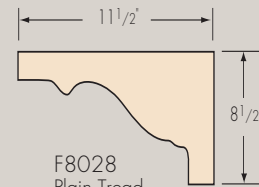

TREADS, RISERS & ACCESSORIES

F8070
Plain Tread
1-1/32" x 10-1/2"
1-1/32" x 11-1/2"
Standard Lengths
36", 42", 48", 54", 60", 72"

F8070-R
Mitered Return
1-1/32" x 10-1/2"
1-1/32" x 11-1/2"
Standard Lengths
36", 42", 48", 54", 60", 72"

F8075
Riser
3/4" x 7-1/2"
3/4" x 8"
Standard Lengths
36", 42", 48", 54", 60", 72"

F8090-3 1/2"
Landing Tread
3-1/2" - 5-1/4"
Random Length

F8090-5 1/4"

F8080
Linear Nosing
1-1/32" x 1-1/4"
Random Length
Nosing

F8080-13
13" Return Nosing
1-1/32" x 1-1/4" x 13"
Nosed 1-Edge

F8422
Shoe Mould
1/2" x 3/4"
Random Length

F8095
Cove Mould
3/4" x 3/4"
Random Length

F8028
Plain Tread
Bracket
5/16" Thick

F7023
Quarterturn