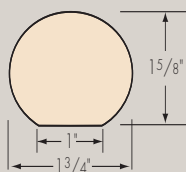

F6040
Wall Rail