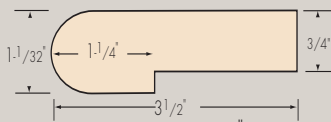

TREADS, RISERS & ACCESSORIES

F8070
Plain Tread
1-1/32" x 10-1/2"
1-1/32" x 11-1/2"
Standard Lengths
36", 42", 48", 54", 60", 72"

F8070-R
Mitered Return
1-1/32" x 10-1/2"
1-1/32" x 11-1/2"
Standard Lengths
36", 42", 48", 54", 60", 72"

F8075
Riser
3/4" x 7-1/2"
3/4" x 8"
Standard Lengths
36", 42", 48", 54", 60", 72"

F8090-3 1/2"
Landing Tread
3-1/2" - 5-1/4"
Random Length

F8090-5 1/4"

F8080
Linear Nosing
1-1/32" x 1-1/4"
Random Length
Nosing