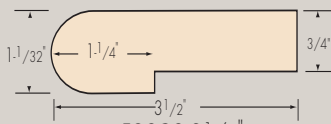

TREADS, RISERS & ACCESSORIES

F8070
Plain Tread
1-1/32" x 10-1/2"
1-1/32" x 11-1/2"
Standard Lengths
36", 42", 48", 54", 60", 72"

F8070-R
Mitered Return
1-1/32" x 10-1/2"
1-1/32" x 11-1/2"
Standard Lengths
36", 42", 48", 54", 60", 72"

F8075
Riser
3/4" x 7-1/2"
3/4" x 8"
Standard Lengths
36", 42", 48", 54", 60", 72"

F8090-3 1/2"
Landing Tread
3-1/2" - 5-1/4"
Random Length

F8090-5 1/4"

F8080
Linear Nosing
1-1/32" x 1-1/4"
Random Length
Nosing