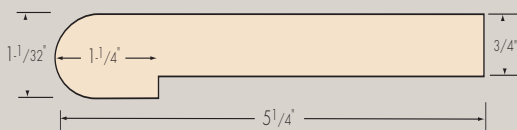

TREADS, RISERS & ACCESSORIES

F8070
Plain Tread
1-1/32" x 10-1/2"
1-1/32" x 11-1/2"
Standard Lengths
36", 42", 48", 54", 60", 72"

F8070-R
Mitered Return
1-1/32" x 10-1/2"
1-1/32" x 11-1/2"
Standard Lengths
36", 42", 48", 54", 60", 72"

F8075
Riser
3/4" x 7-1/2"
3/4" x 8"
Standard Lengths
36", 42", 48", 54", 60", 72"

F8090-3 1/2"
Landing Tread
3-1/2" - 5-1/4"
Random Length

F8090-5 1/4"

F8080
Linear Nosing
1-1/32" x 1-1/4"
Random Length
Nosing