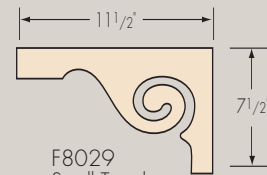

F8075
Riser
3/4" x 7-1/2"
3/4" x 8"
Standard Lengths
36", 42", 48", 54", 60", 72"

F8090-3 1/2"
Landing Tread
3-1/2" - 5-1/4"
Random Length

F8090-5 1/4"

F8080
Linear Nosing
1-1/32" x 1-1/4"
Random Length
Nosing

F8080-13
13" Return Nosing
1-1/32" x 1-1/4" x 13"
Nosed 1-Edge

F8422
Shoe Mould
1/2" x 3/4"
Random Length

F8095
Cove Mould
3/4" x 3/4"
Random Length

F8028
Plain Tread
Bracket
5/16" Thick

F7023
Quarterturn

F7024
Starting Easing

F7025
Over Easing

F6040
Wall Rail

F6042
Wall Rail

F8029
Scroll Tread
Bracket
5/16" Thick