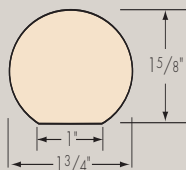

F6040
Wall Rail