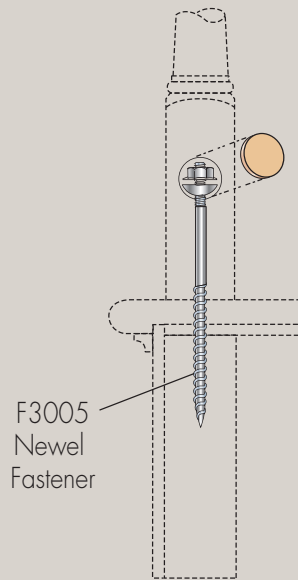

F3005
Newel
Fastener