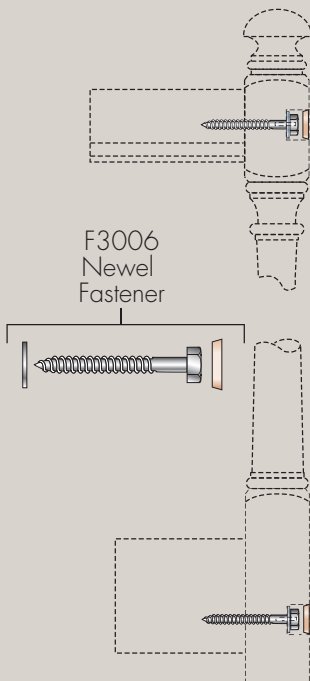

NEWEL FASTENERS

F3006
Newel
Fastener