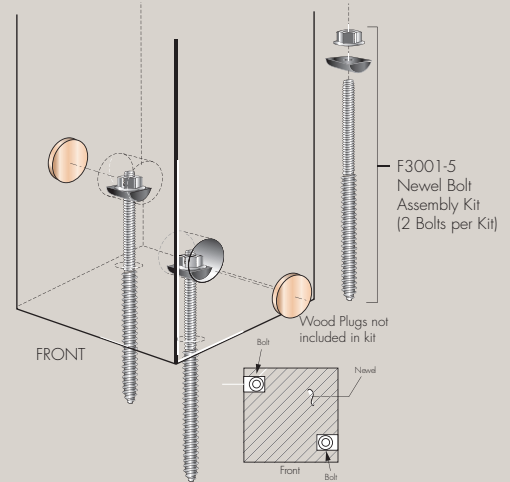

F3001-5
Newel Bolt
Assembly Kit
(2 Bolts per Kit)

Wood Plugs not included in kit