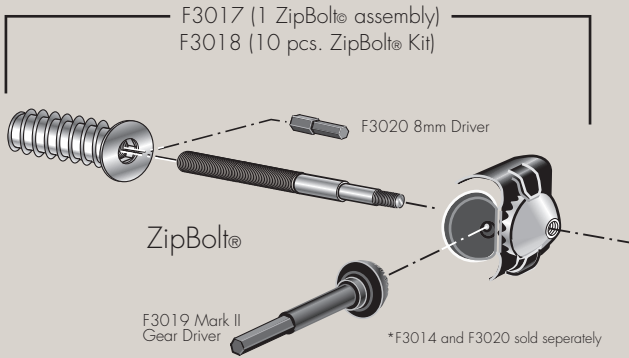

ACCESSORIES

RAIL, POST & FITTING CONNECTIONS

F3011
Rail Bolt Wrench