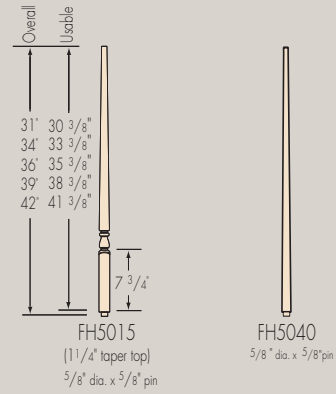

HANDRAILS

BALUSTERS

BALUSTERS

FH5050-36
1-1/4" sq.
O.A. 36"

FH5050-42
1-1/4" sq.
O.A. 42"

FH5070-36
1-1/4" sq.
O.A. 36"

FH5070-42
1-1/4" sq.
O.A. 42"

NEWELS