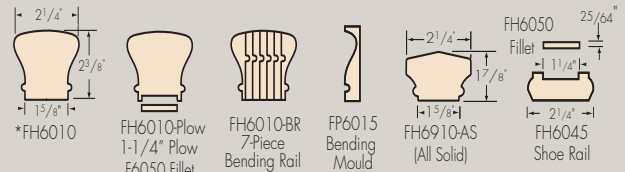

HANDRAILS

BALUSTERS

BALUSTERS

FH5050-36
1-1/4" sq.
O.A. 36"

FH5050-42
1-1/4" sq.
O.A. 42"

FH5070-36
1-1/4" sq.
O.A. 36"

FH5070-42
1-1/4" sq.
O.A. 42"

NEWELS