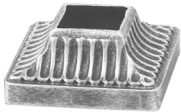

european styling

F14185-50
Newel
1-3/8" Square Bottom
1-1/8" Round Top

F15585-45
Baluster
5/8" Round top
and Bottom

F15586-40
Baluster
5/8" Square base
5/8" Round top

F13401
Newel Base
Shoe

F13405
Shoe
5/8" Round

F13406
Shoe
5/8" Square

classic

Fitts introduces the monaco™ collection of cast Iron stair components. This family of castings is imported from Europe and embraces the timeless elegance that has adorned Europe for centuries.

1.800.633.4213

elegance

contemporary

stockholm™

F15588-42
9/16" Round Baluster

modern

Modern design incorporates the "simplicity" of detail and the contrast between what is natural and what is man made.

Fitts introduces stockholm™ balustrade. These European manufactured balustrade are lathe turned creating a smooth "machined" profile.