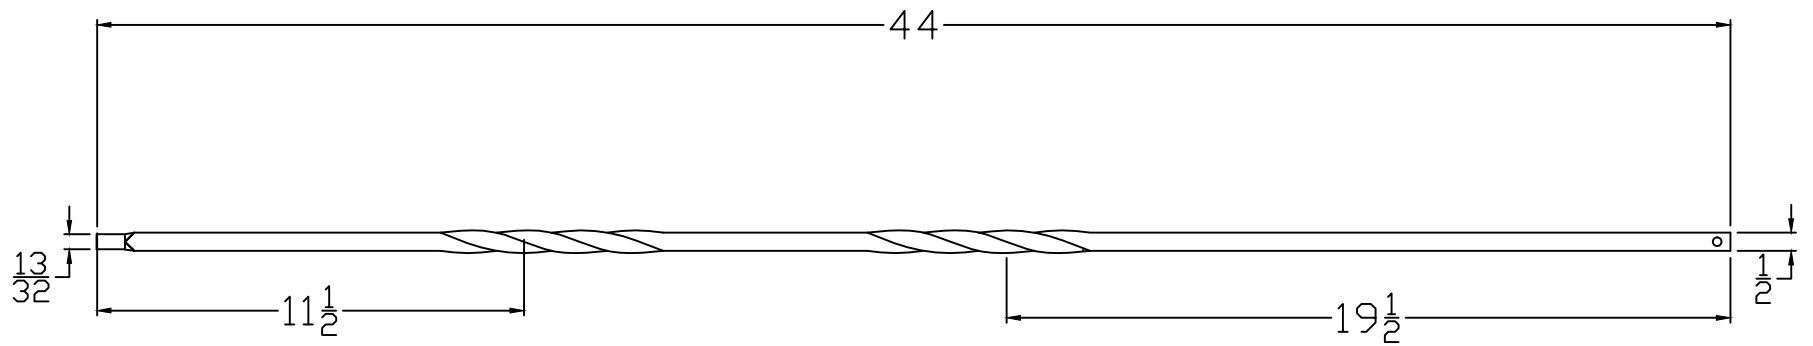

# FIH5512-44

TITLE: IRON SERIES			Revision	Date
Part #: FIH5512-44				
7-10-19		Drawn By: S.WOOD		
Type: IRON BALUSTER		Length: 44	Scale: Inch	

USER: RE/DATE: PNAME: B