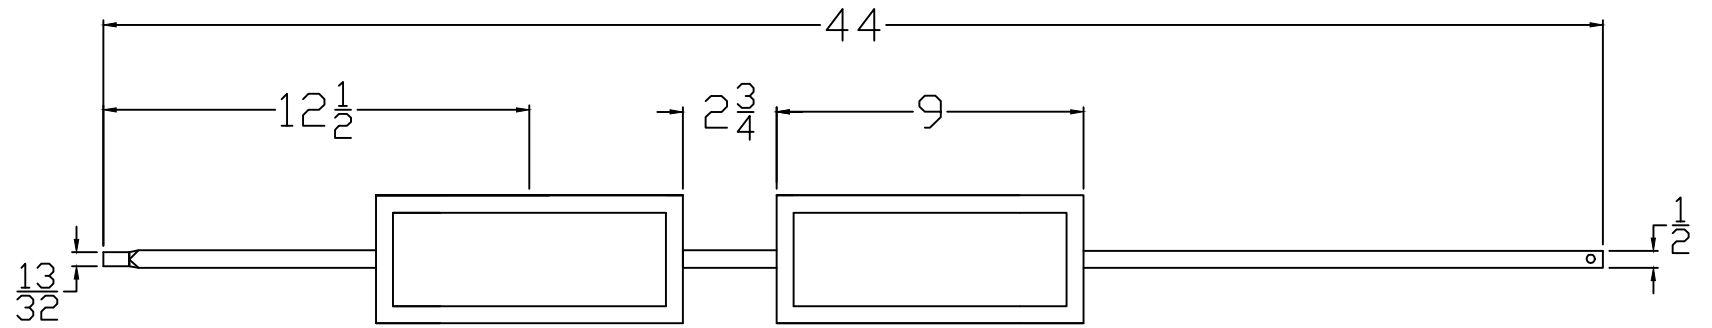

FIH5558-44

TITLE: IRON SERIES			Revision	Date
Part #: FIH5558-44				
7-10-19		Drawn By: S.WOOD		
Type: IRON BALUSTER		Length: 44		
			Scale: Inch	